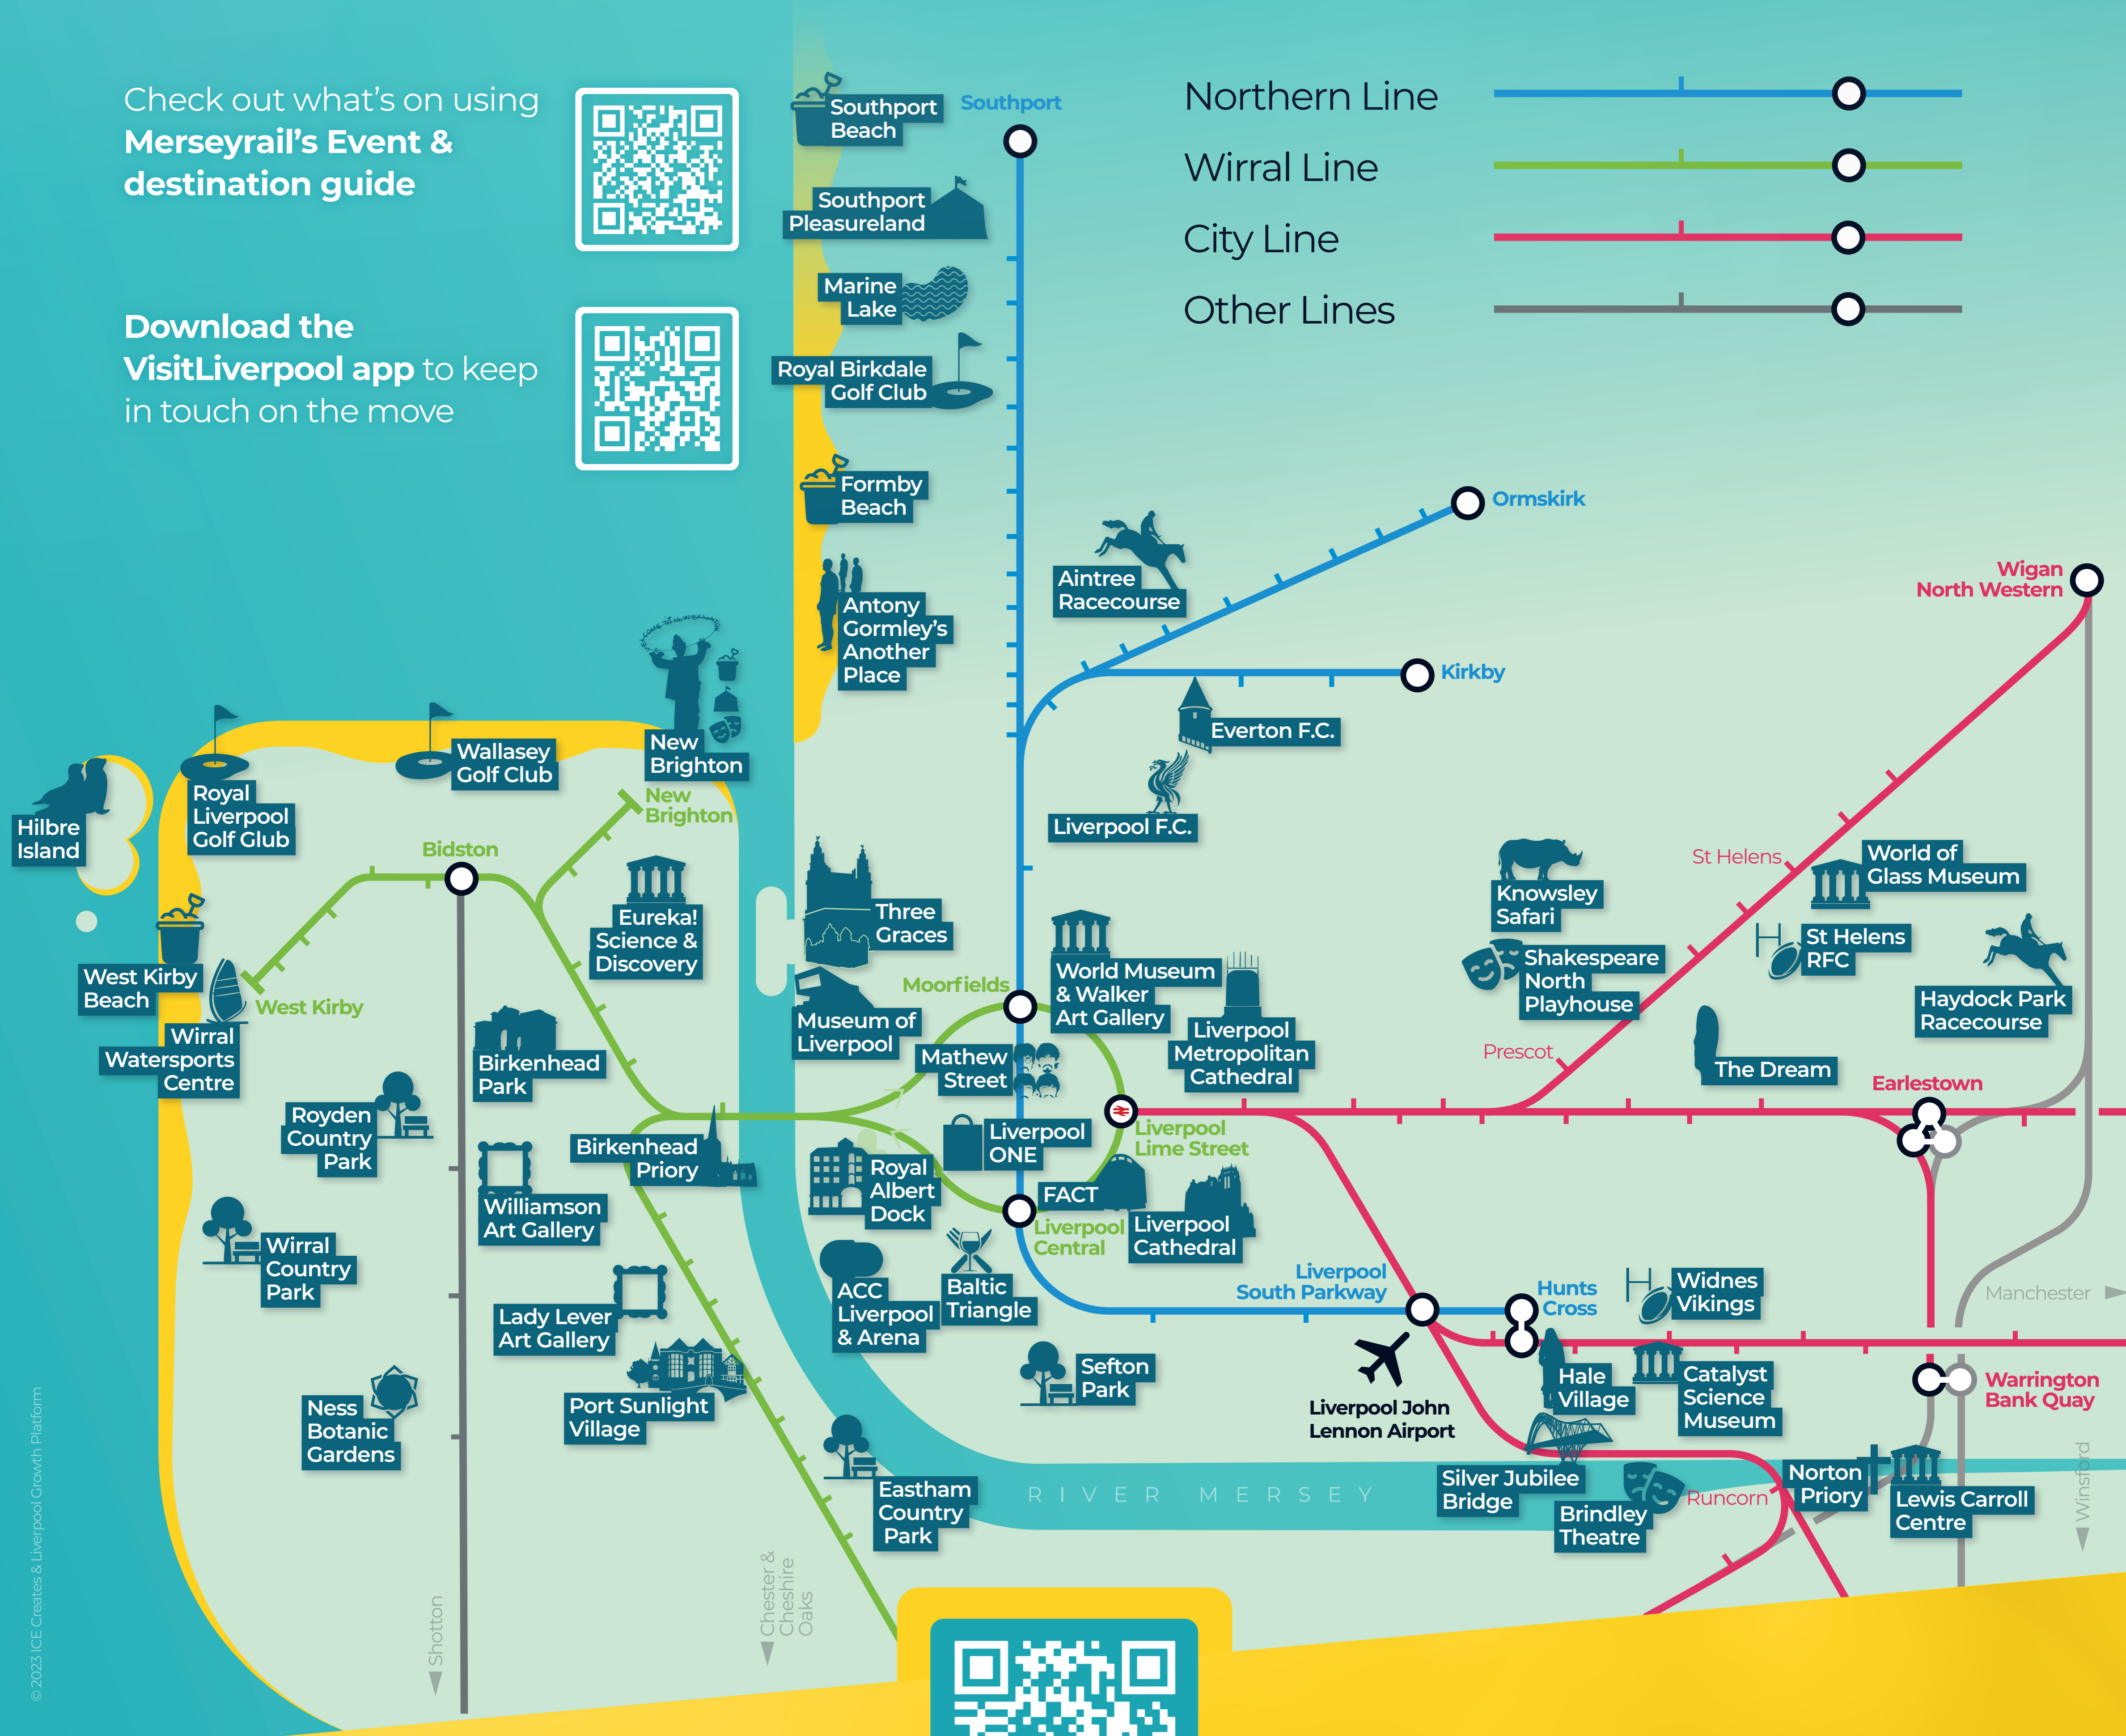

DISCOVER LIVERPOOL

Explore beautiful coastlines, unique culture, musical heritage, friendly welcome and top-class visitor attractions to suit every taste and budget.

Check out what's on using Merseyrail's Event & destination guide

Download the VisitLiverpool app to keep in touch on the move

- Northern Line 
- Wirral Line 
- City Line 
- Other Lines 

Your ticket to an
Epic Summer